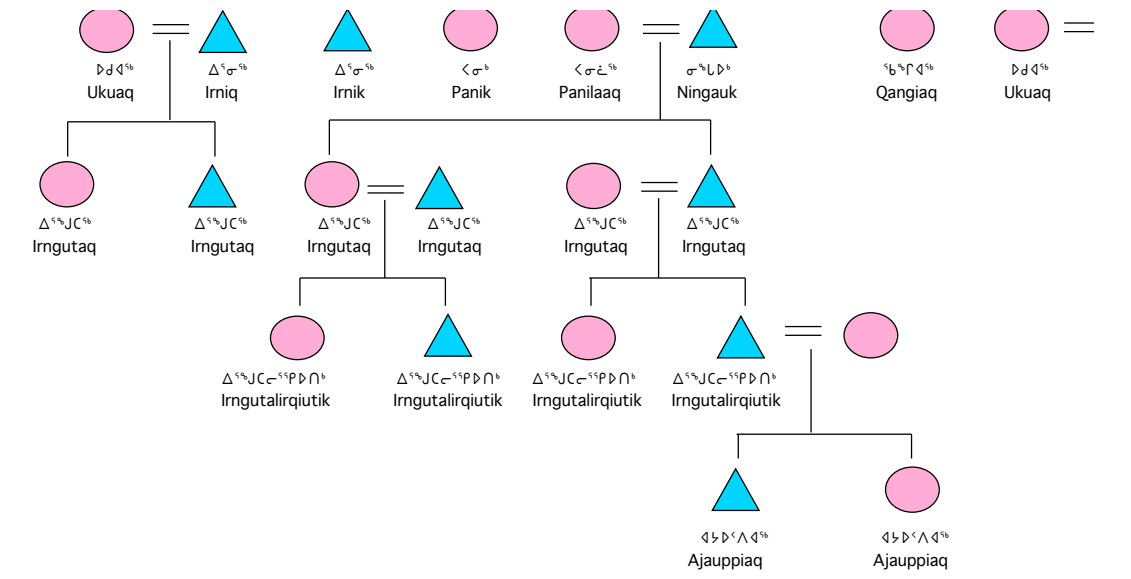

- ᐃᑦᑲᑦ me
- ᐃᑦᑲᑦ female
- ▲ ᐃᑦᑲᑦ male
- = ᐃᑦᑲᑦ couple
- └─ ᐃᑦᑲᑦ, ᐃᑦᑲᑦ ᐃᑦᑲᑦ adopted in
- ↓ ᐃᑦᑲᑦ ᐃᑦᑲᑦᐃᑦᑲᑦ adopted out
- ┌─ ᐃᑦᑲᑦ family symbol

ᓄᖃᓂᓈᓈᓂᓈᓂᓈᓂᓈᓂᓈ ᓄᖃᓂᓈᓈᓂᓈᓂᓈᓂᓈᓂᓈ
 NUVUMMIUTITUT MALE KINSHIP TERMS
 08-sept-11