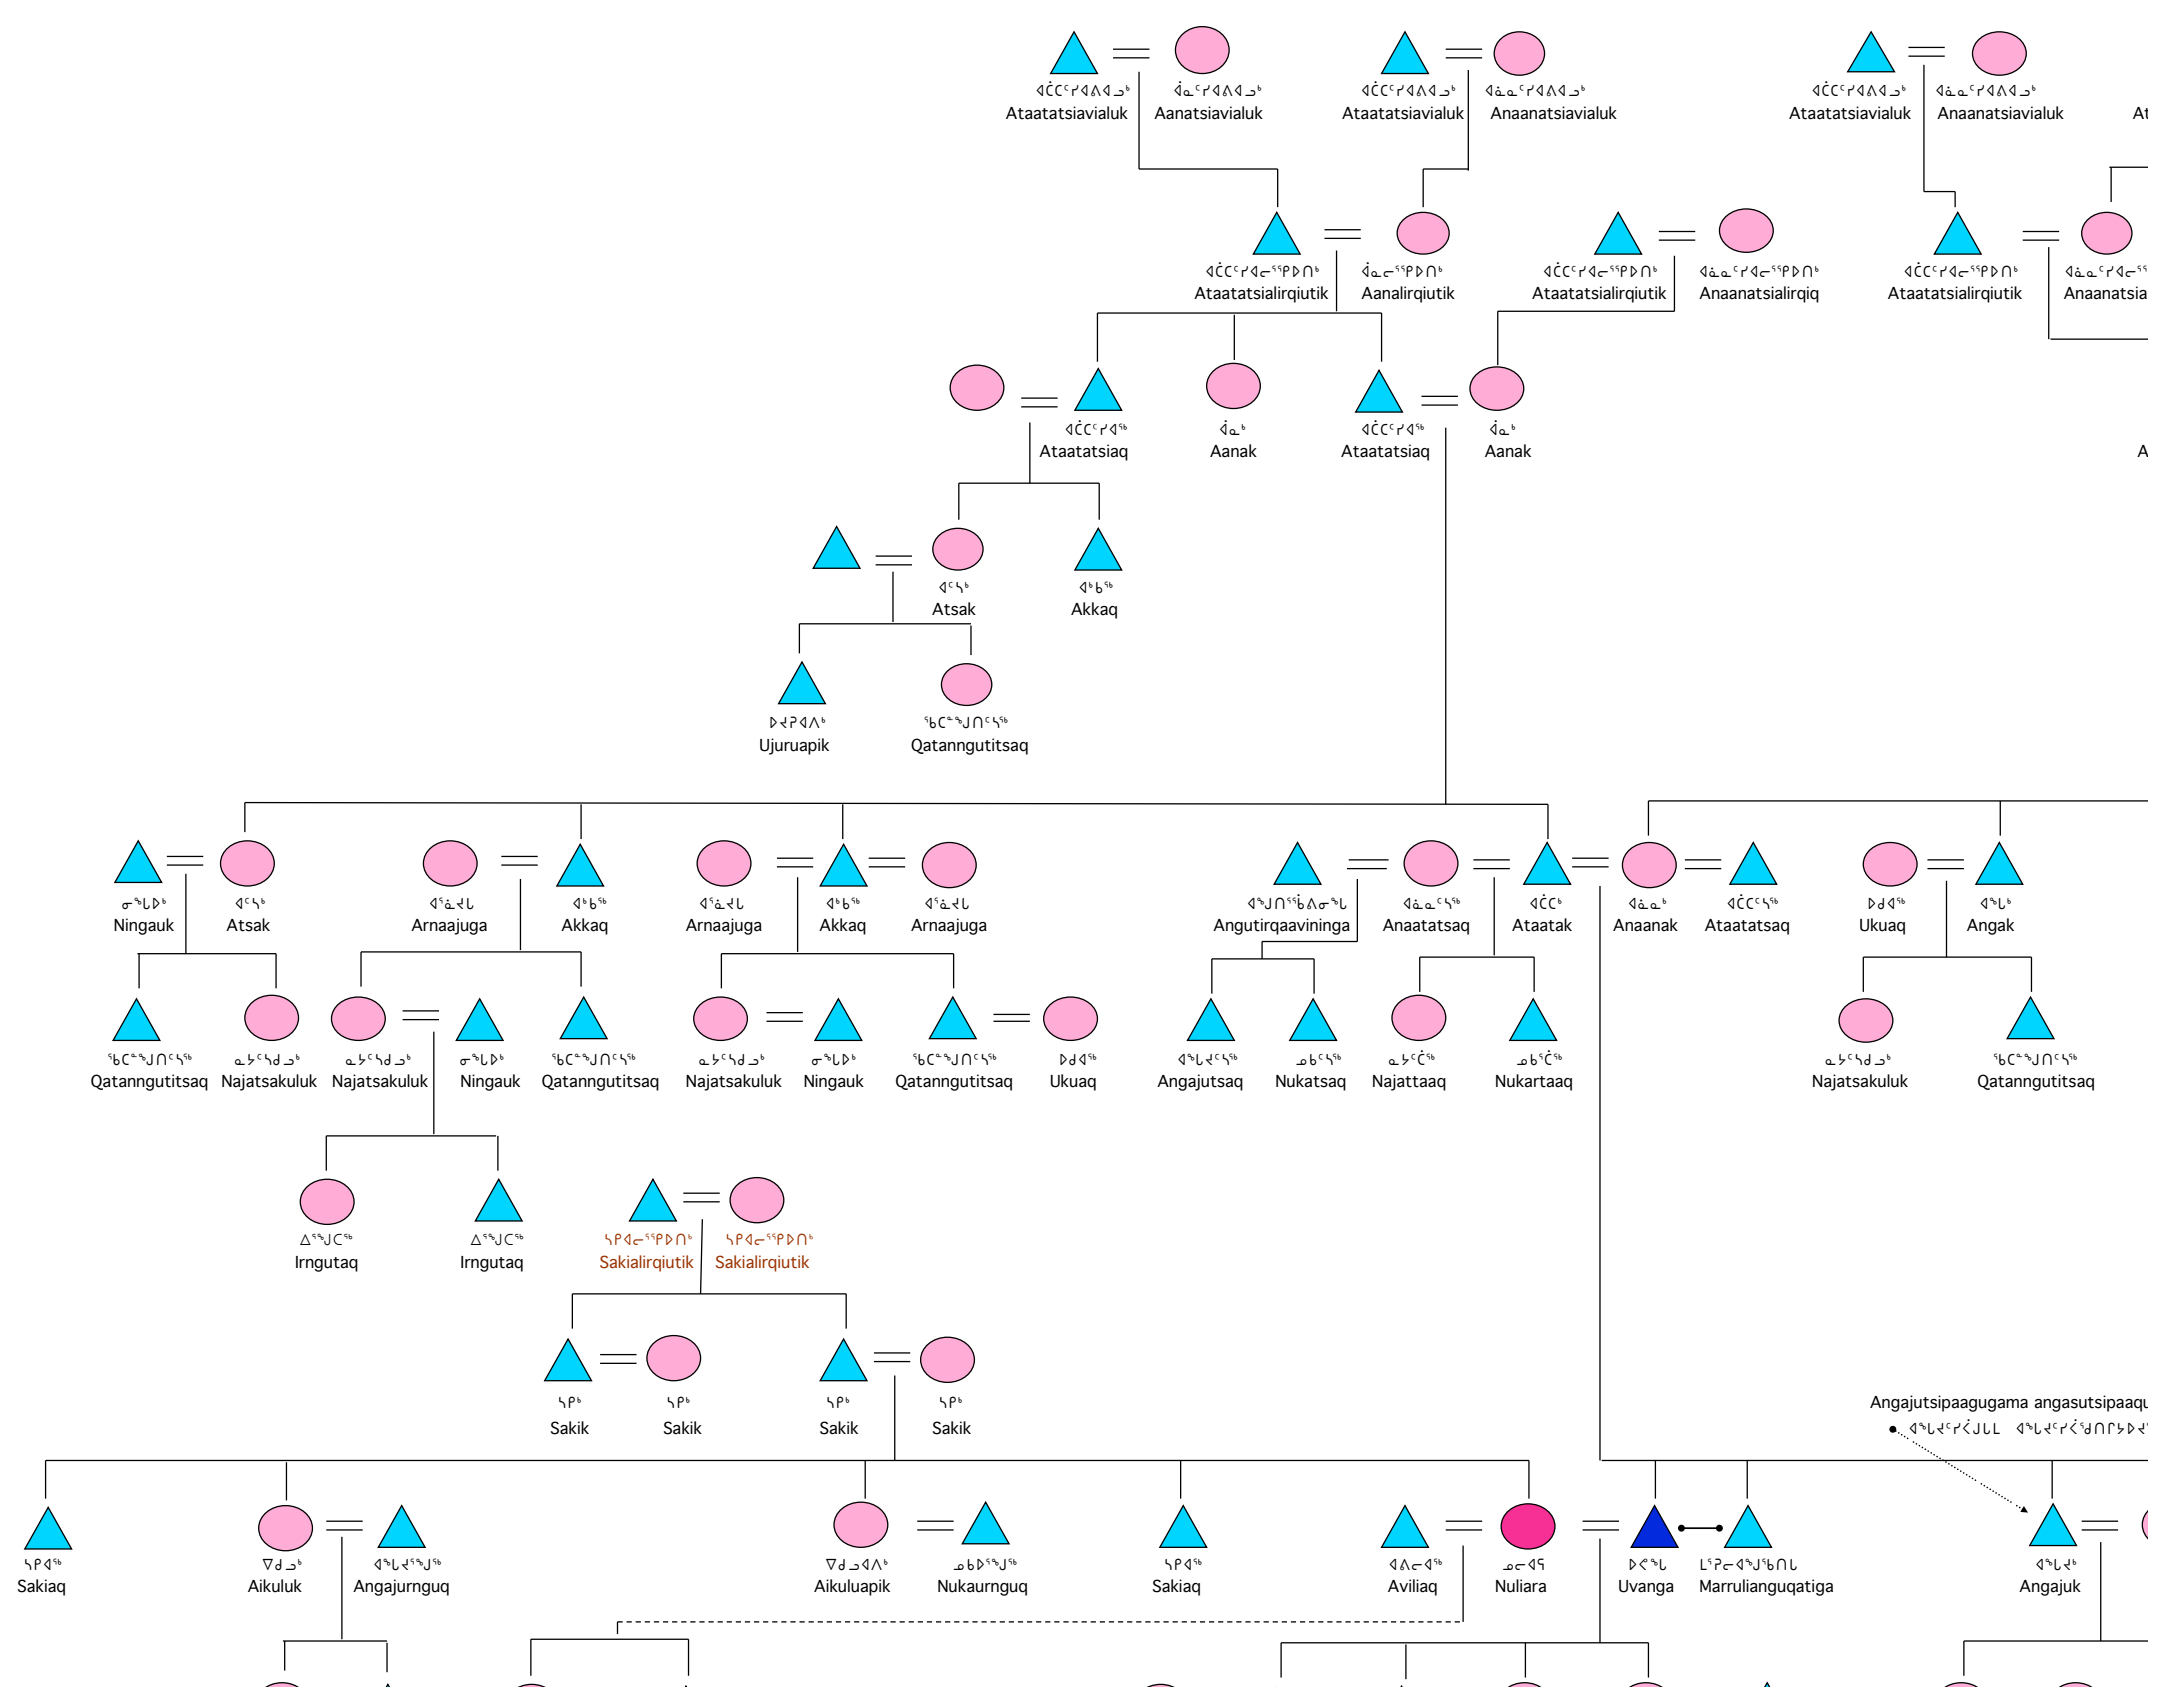

- ᐃᑦᑲᑦ me
- ᐃᑦᑲᑦ female
- ▲ ᐃᑦᑲᑦ male
- = ᐃᑦᑲᑦ couple
- └─ ᐃᑦᑲᑦ, ᐃᑦᑲᑦ ᐃᑦᑲᑦ adopted in
- ↓ ᐃᑦᑲᑦ ᐃᑦᑲᑦᐃᑦᑲᑦ adopted out
- ┌─ ᐃᑦᑲᑦ family symbol

ᓄᖃᓂᓈᓈᓂᓈᓂᓈᓂᓈᓂᓈ ᓄᖃᓂᓈᓈᓂᓈᓂᓈᓂᓈᓂᓈ
 NUVUMMIUTITUT MALE KINSHIP TERMS
 08-sept-11